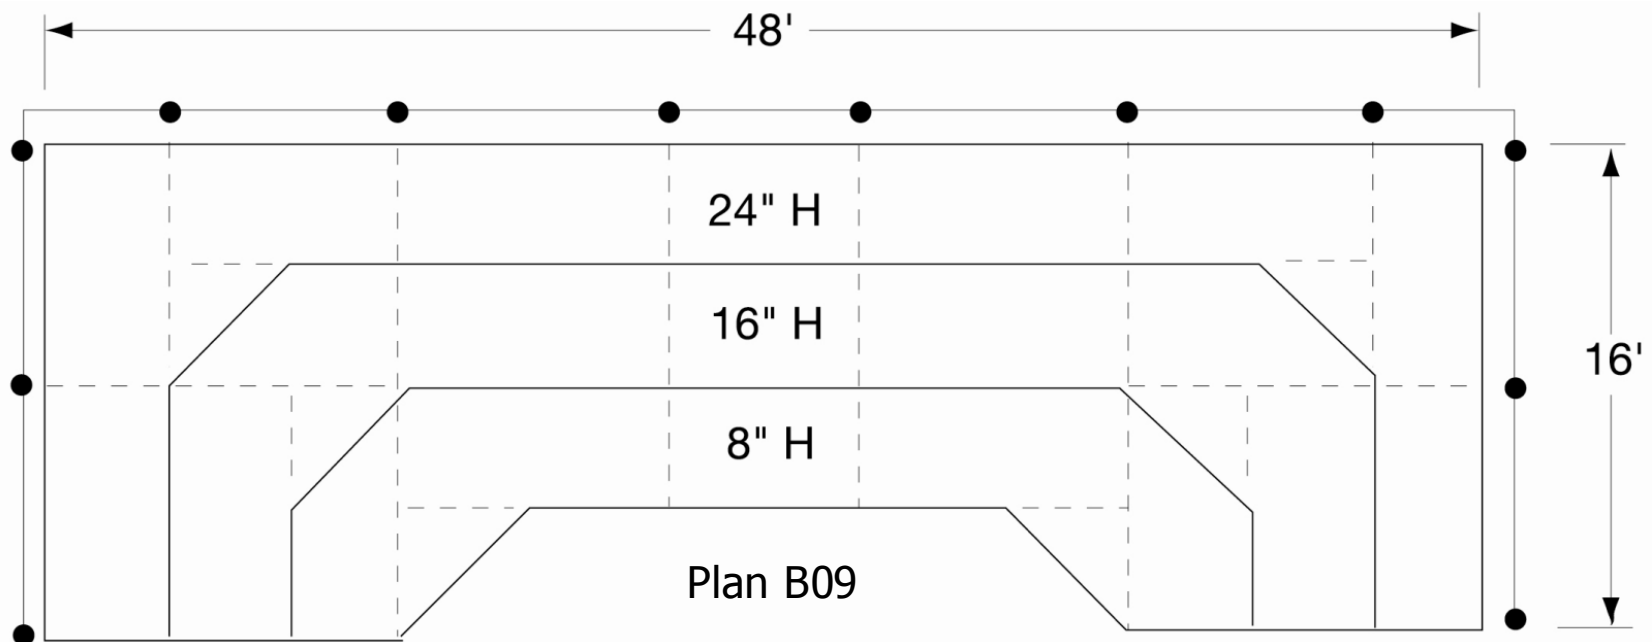

## MITCHELL BAND RISER PLATFORMS Capacity - 90 Musicians

- Qty. 5 48" W x 96" L x 8" H Panelam® Slip Resistant Platforms with Galvanized Steel Edges
- Qty. 7 48" W x 96" L x 16" H Panelam® Slip Resistant Platforms w/Chair Stops & Galvanized Steel Edges
- Qty. 9 48" W x 96" L x 24" H Panelam® Slip Resistant Platforms w/Chair Stops & Galvanized Steel Edges
- Qty. 6 48" x 48" x 67-7/8" x 8" H Tri Corner Panelam® Platform

### Options

- 1-5/8" O.D. Hi-Carbon Steel Guard Rails with Heavy Duty Unified Clamps -I Jet Black Powder Coat
- Carpeting - Stone Gray Color

- Designates suggested Gurad Rail System.