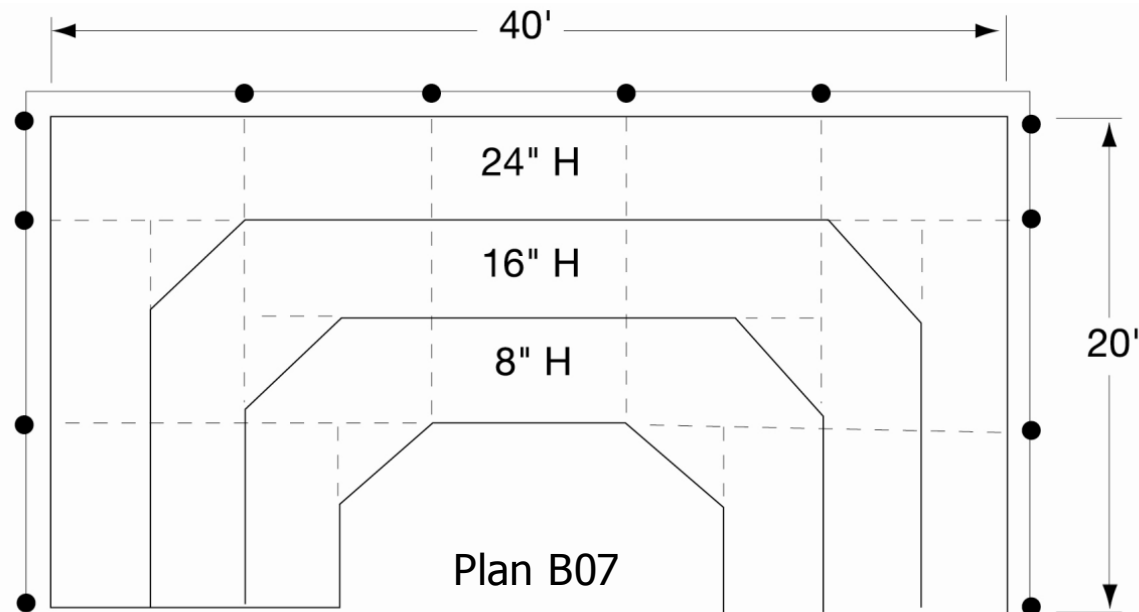

MITCHELL BAND RISER PLATFORMS Capacity - 94 Musicians

- Qty. 5 48" W x 96" L x 8" H Panelam® Slip Resistant Platforms with Galvanized Steel Edges
- Qty. 7 48" W x 96" L x 16" H Panelam® Slip Resistant Platforms w/Chair Stops & Galvanized Steel Edges
- Qty. 9 48" W x 96" L x 24" H Panelam® Slip Resistant Platforms w/Chair Stops & Galvanized Steel Edges
- Qty. 6 48" x 48" x 67-7/8" x 8" H Tri Corner Panelam® Platform

Options

1-5/8" O.D. Hi-Carbon Steel Guard Rails with Heavy Duty Unified Clamps -I Jet Black Powder Coat
Carpeting - Stone Gray Color

- Designates suggested Gurad Rail System.