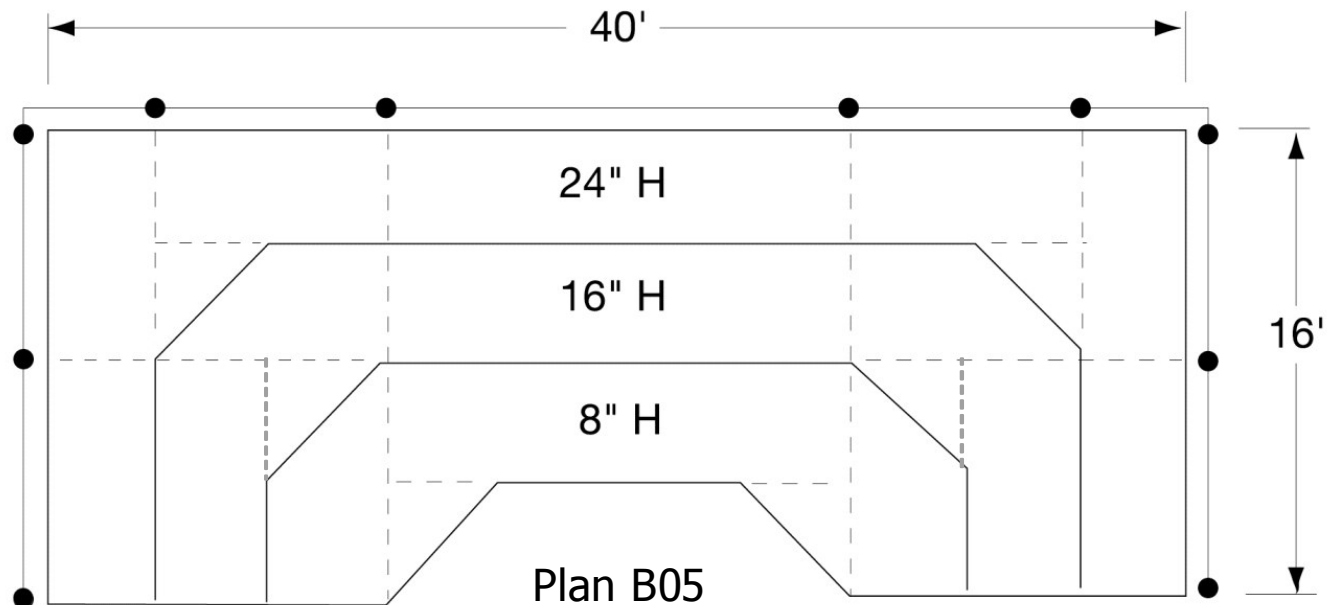

MITCHELL BAND RISER PLATFORMS Capacity - 75 Musicians

- Qty. 4 48" W x 96" L x 8" H Panelam® Slip Resistant Platforms with Galvanized Steel Edges
- Qty. 6 48" W x 96" L x 16" H Panelam® Slip Resistant Platforms w/Chair Stops & Galvanized Steel Edges
- Qty. 8 48" W x 96" L x 24" H Panelam® Slip Resistant Platforms w/Chair Stops & Galvanized Steel Edges
- Qty. 6 48" x 48" x 67-7/8" x 8" H Tri Corner Panelam® Platform

Options

- 1-5/8" O.D. Hi-Carbon Steel Guard Rails with Heavy Duty Unified Clamps -I Jet Black Powder Coat
- Carpeting - Stone Gray Color

- Designates suggested Gurad Rail System.