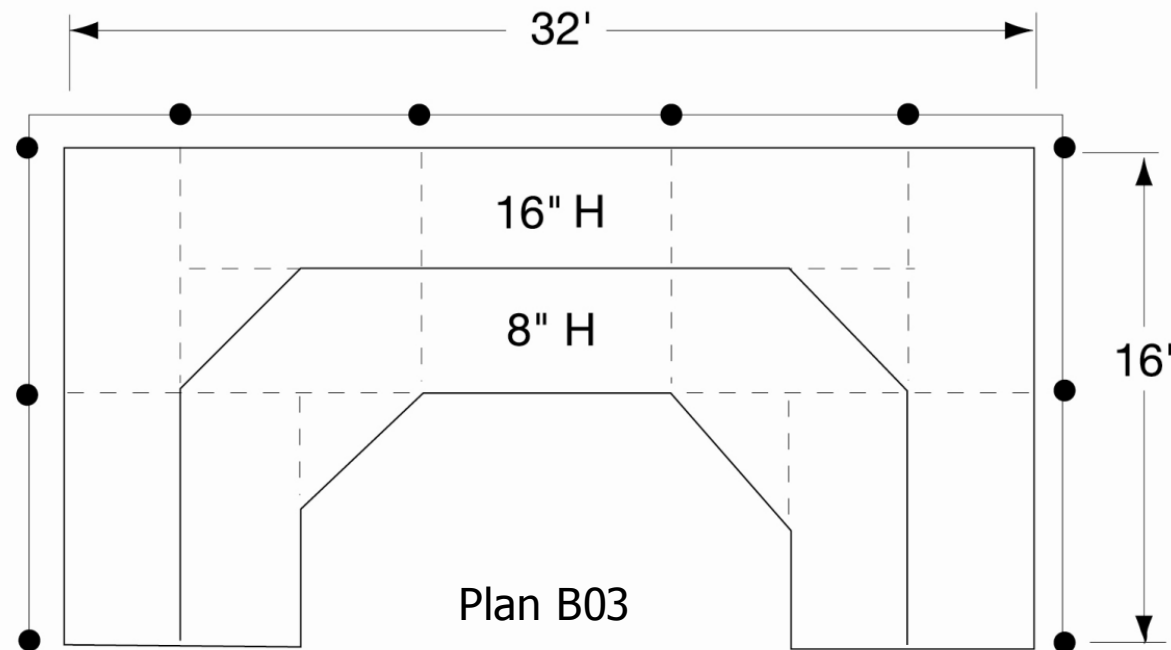

## MITCHELL BAND RISER PLATFORMS Capacity - 60 Musicians

- Qty. 5 48" W x 96" L x 8" H Panelam® Slip Resistant Platforms with Galvanized Steel Edges
- Qty. 7 48" W x 96" L x 16" H Panelam® Slip Resistant Platforms w/Chair Stops & Galvanized Steel Edges
- Qty. 4 48" x 48" x 67-7/8" x 8" H Tri Corner Panelam® Platform

### Options

1-5/8" O.D. Hi-Carbon Steel Guard Rails with Heavy Duty Unified Clamps -I Jet Black Powder Coat  
Carpeting - Stone Gray Color

- Designates suggested Guard Rail System.