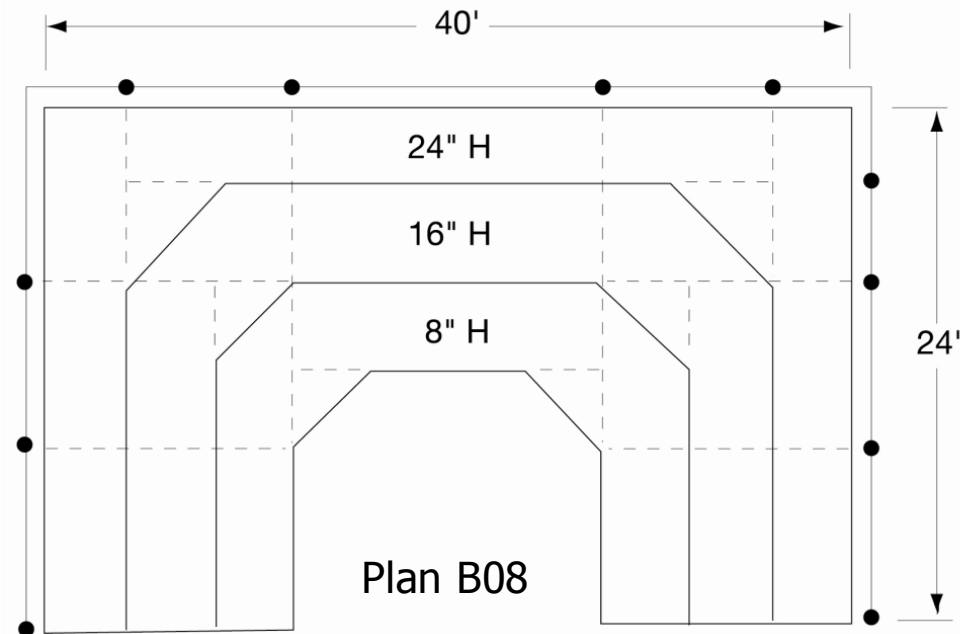

## MITCHELL BAND RISER PLATFORMS Capacity - 112 Musicians

- Qty. 6 48" W x 96" L x 8" H Panelam® Slip Resistant Platforms with Galvanized Steel Edges
- Qty. 8 48" W x 96" L x 16" H Panelam® Slip Resistant Platforms w/Chair Stops & Galvanized Steel Edges
- Qty.10 48" W x 96" L x 24" H Panelam® Slip Resistant Platforms w/Chair Stops & Galvanized Steel Edges
- Qty. 6 48" x 48" x 67-7/8" x 8" H Tri Corner Panelam® Platform

### Options

1-5/8" O.D. Hi-Carbon Steel Guard Rails with Heavy Duty Unified Clamps -I Jet Black Powder Coat  
Carpeting - Stone Gray Color

- Designates suggested Gurad Rail System.