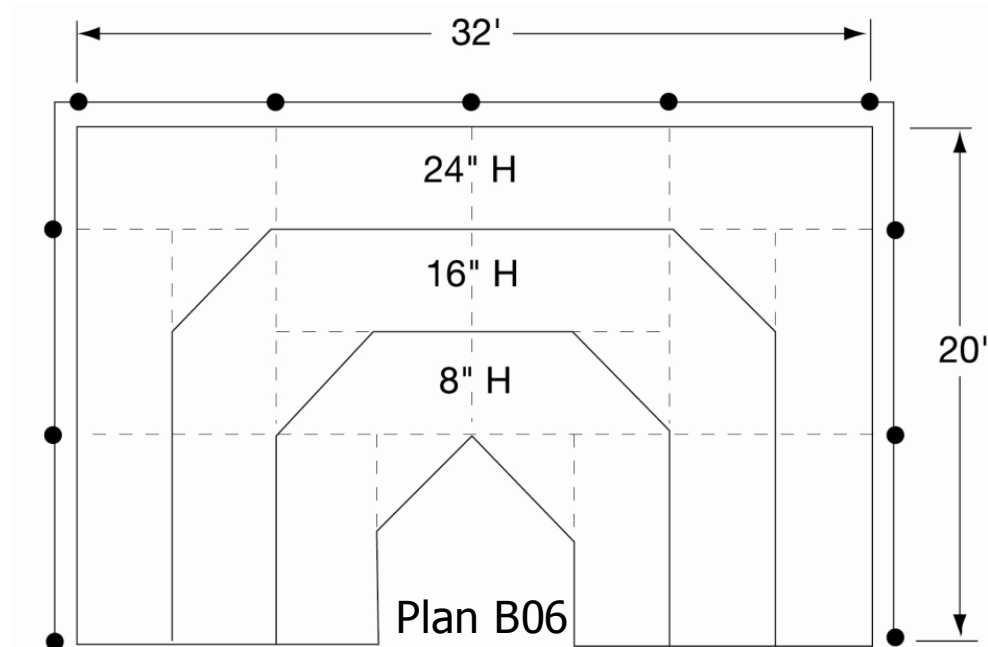

## MITCHELL BAND RISER PLATFORMS Capacity - 75 Musicians

- Qty. 4 48" W x 96" L x 8" H Panelam® Slip Resistant Platforms with Galvanized Steel Edges
- Qty. 6 48" W x 96" L x 16" H Panelam® Slip Resistant Platforms w/Chair Stops & Galvanized Steel Edges
- Qty. 8 48" W x 96" L x 24" H Panelam® Slip Resistant Platforms w/Chair Stops & Galvanized Steel Edges
- Qty. 6 48" x 48" x 67-7/8" x 8" H Tri Corner Panelam® Platform

### Options

1-5/8" O.D. Hi-Carbon Steel Guard Rails with Heavy Duty Unified Clamps -I Jet Black Powder Coat  
Carpeting - Stone Gray Color

- Designates suggested Gurad Rail System.