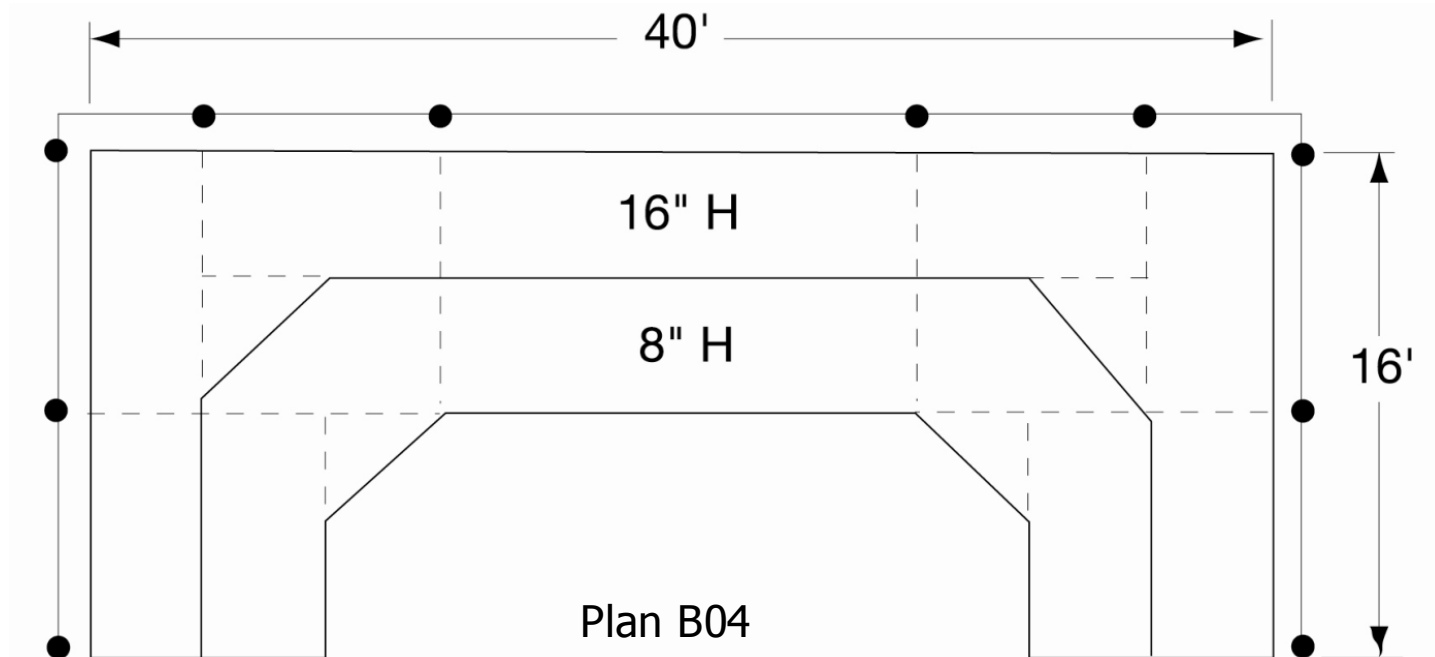

## MITCHELL BAND RISER PLATFORMS Capacity - 75 Musicians

- Qty. 6 48" W x 96" L x 8" H Panelam® Slip Resistant Platforms with Galvanized Steel Edges
- Qty. 8 48" W x 96" L x 16" H Panelam® Slip Resistant Platforms w/Chair Stops & Galvanized Steel Edges
- Qty. 4 48" x 48" x 67-7/8" x 8" H Tri Corner Panelam® Platform

### Options

- 1-5/8" O.D. Hi-Carbon Steel Guard Rails with Heavy Duty Unified Clamps -I Jet Black Powder Coat
- Carpeting - Stone Gray Color

- Designates suggested Gurad Rail System.