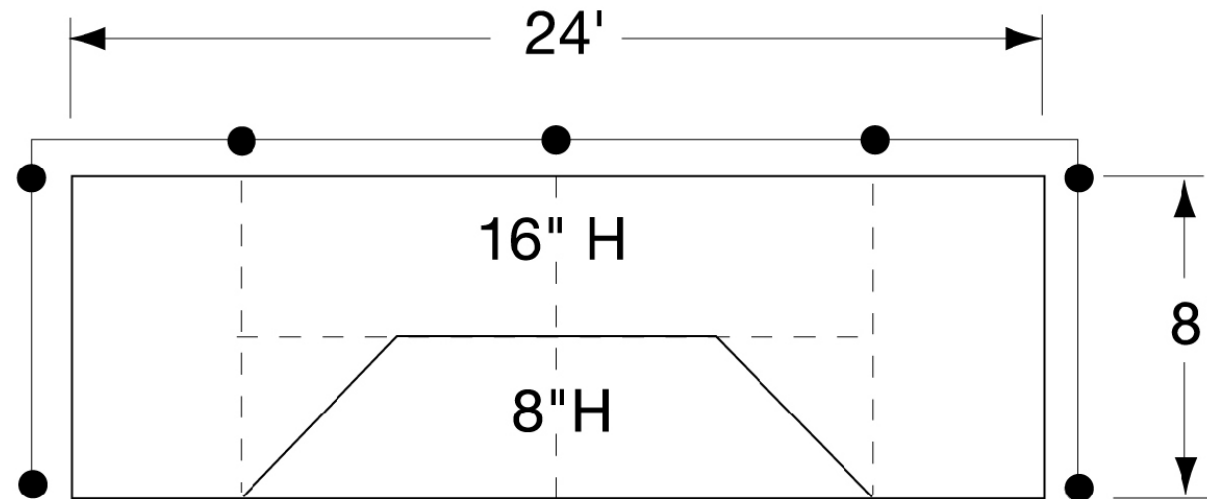

## MITCHELL BAND RISER PLATFORMS Capacity - 22 Musicians

Plan B01

- Qty. 2 48" W x 96" L x 8" H Panelam® Slip Resistant Platforms with Galvanized Steel Edges
- Qty. 4 48" W x 96" L x 16" H Panelam® Slip Resistant Platforms w/Chair Stops & Galvanized Steel Edges
- Qty. 2 48" x 48" x 67-7/8" x 8" H Tri Corner Panelam® Platform

### Options

- 1-5/8" O.D. Hi-Carbon Steel Guard Rails with Heavy Duty Unified Clamps -I Jet Black Powder Coat
- Carpeting - Stone Gray Color

- Designates suggested Gurad Rail System.